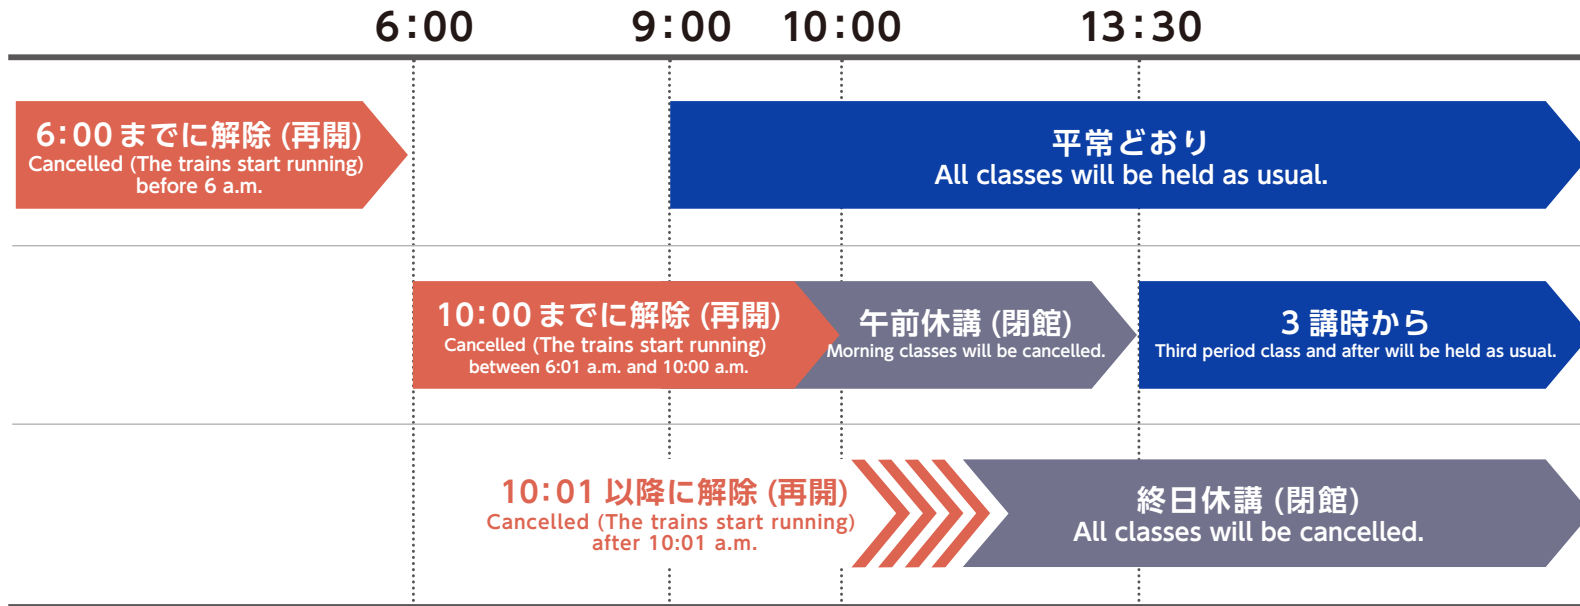

■ 授業・図書館 Classes and Library (The Library will be closed during cancelled classes)

■ 資格講座 Extension Center Courses